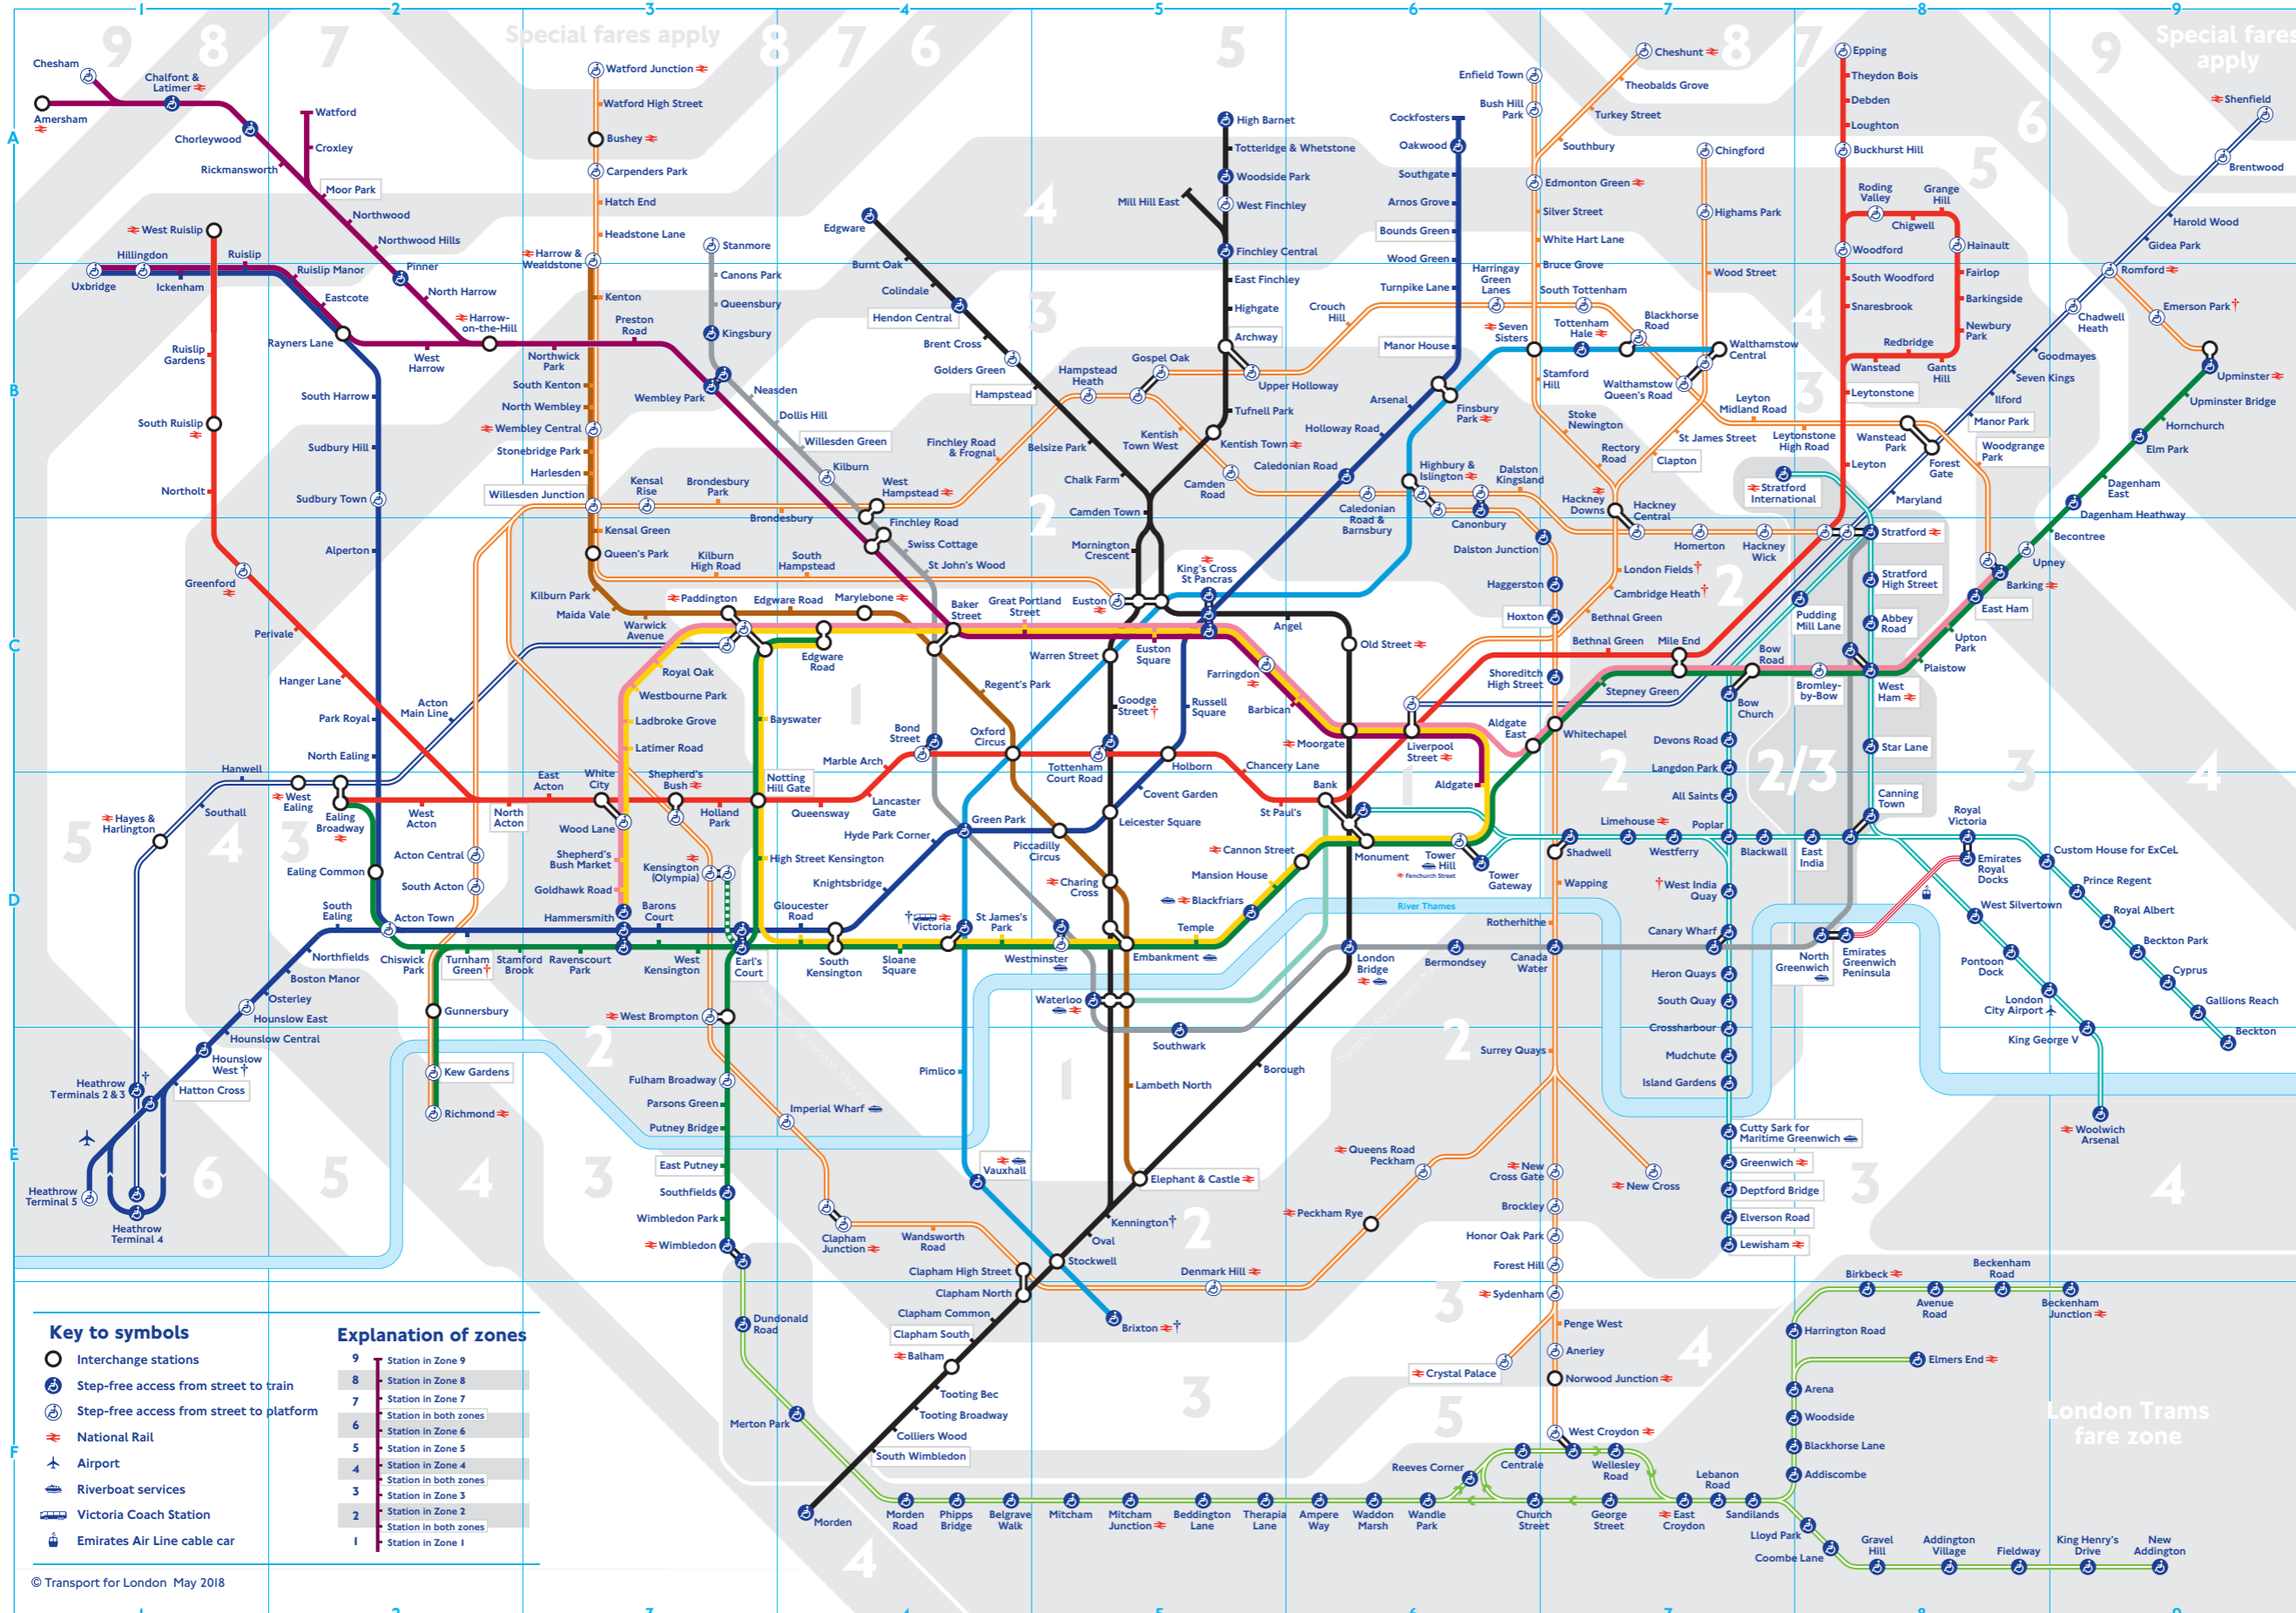

Tube map

- Check before you travel**
- † Brixton
No step-free access until September.
 - † Heathrow
TfL Rail customers should change at Terminals 2 & 3 for free rail transfer to Terminal 5.
 - † Hounslow West
Step-free access for manual wheelchairs only.
 - † Kennington
Bank branch trains will not stop between Saturday 26 May and mid-September.
 - † Victoria
Step-free access is via the Cardinal Place entrance.
 - † Services or access at these stations are subject to variation. Please search 'TfL stations' for full details.

Key to lines

- Bakerloo
- Central
- Circle
- District
- Hammersmith & City
- Jubilee
- Metropolitan
- Northern
- Piccadilly
- Victoria
- Waterloo & City
- DLR
- Emirates Air Line cable car (special fares apply)
- London Overground
- TfL Rail
- London Trams
- - - District open weekends and on some public holidays

Key to symbols

- Interchange stations
- Step-free access from street to train
- Step-free access from street to platform
- National Rail
- Airport
- Riverboat services
- Victoria Coach Station
- Emirates Air Line cable car

Explanation of zones

- 9 Station in Zone 9
- 8 Station in Zone 8
- 7 Station in Zone 7
- 6 Station in both zones
- 5 Station in Zone 5
- 4 Station in Zone 4
- 3 Station in both zones
- 2 Station in Zone 2
- 1 Station in both zones